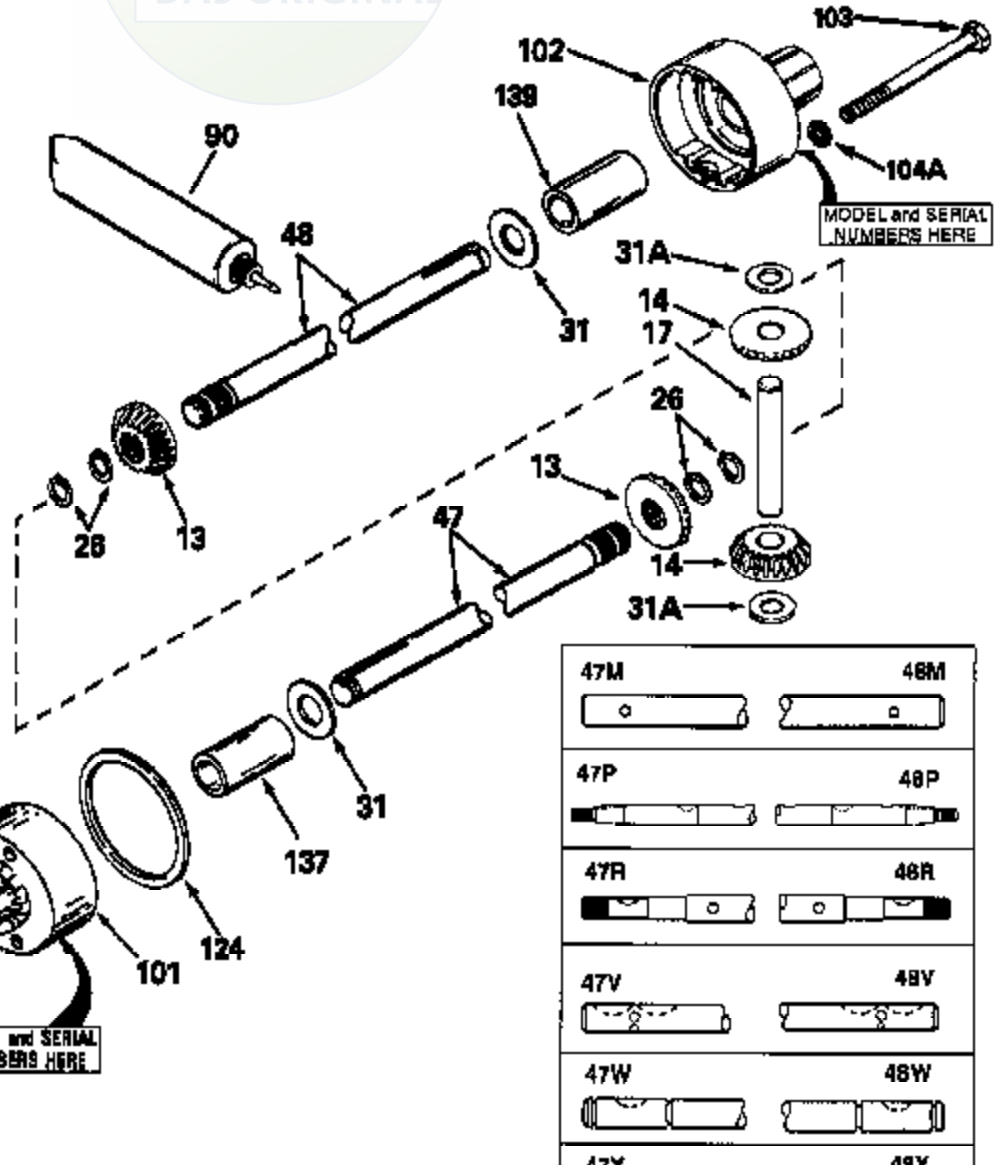

JOIST

SICHER IST DAS:
DAS ORIGINAL

47	48
47A	48A
47B	48B
47C	48C
47D	48D
47E	48E
47H	48H
47L	48L

47M	48M
47P	48P
47R	48R
47V	48V
47W	48W
47X	48X

Ref #	Part Number	Qty	Description
13	778221		Gear, Bevel (16 teeth)
14	778068		Gear, Pinion (16 teeth)
17	786040		Pin, Drive
26	792125		Ring, Retaining (4 required) (Pkg. of 2)
31	780001		Washer (3/4" ID x 1-1/2" OD x 1/16" t hick)
31A	780096		Washer, Thrust
47			Axle (Order from OEM)
48			Axle (Order from OEM)
82	786043		Sprocket. No Teeth 54. O.D. 8.823
82	786051		Sprocket. No Teeth 60. O.D. 9.841
82	786070		Sprocket. No Teeth 48. O.D. 7.920
82	786041A		Sprocket. No Teeth 45. O.D. 7.389
82	786042		Sprocket. No Teeth 40. O.D. 6.650
90	788067B	100-190A Peerless	Grease (32 oz. bottle Bentonite greas e)
101	774344		Differential Carrier Hsg (Incl. 137)
102	774345		Differential Carrier Hsg (Incl. 139)
103	792041		Screw, 5/16-18 x 3-3/4"
104	792042		Nut, Lock, 5/16-18 (Use as required)
104A	792061		Washer, Flat, 5/16"
137	780077		Bushing (3/4" ID x 1-1/16" OD x 2-1/1 6" long)
139	780077		Bushing (3/4 ID x 1-1/16" OD x 2-1/16 " long)